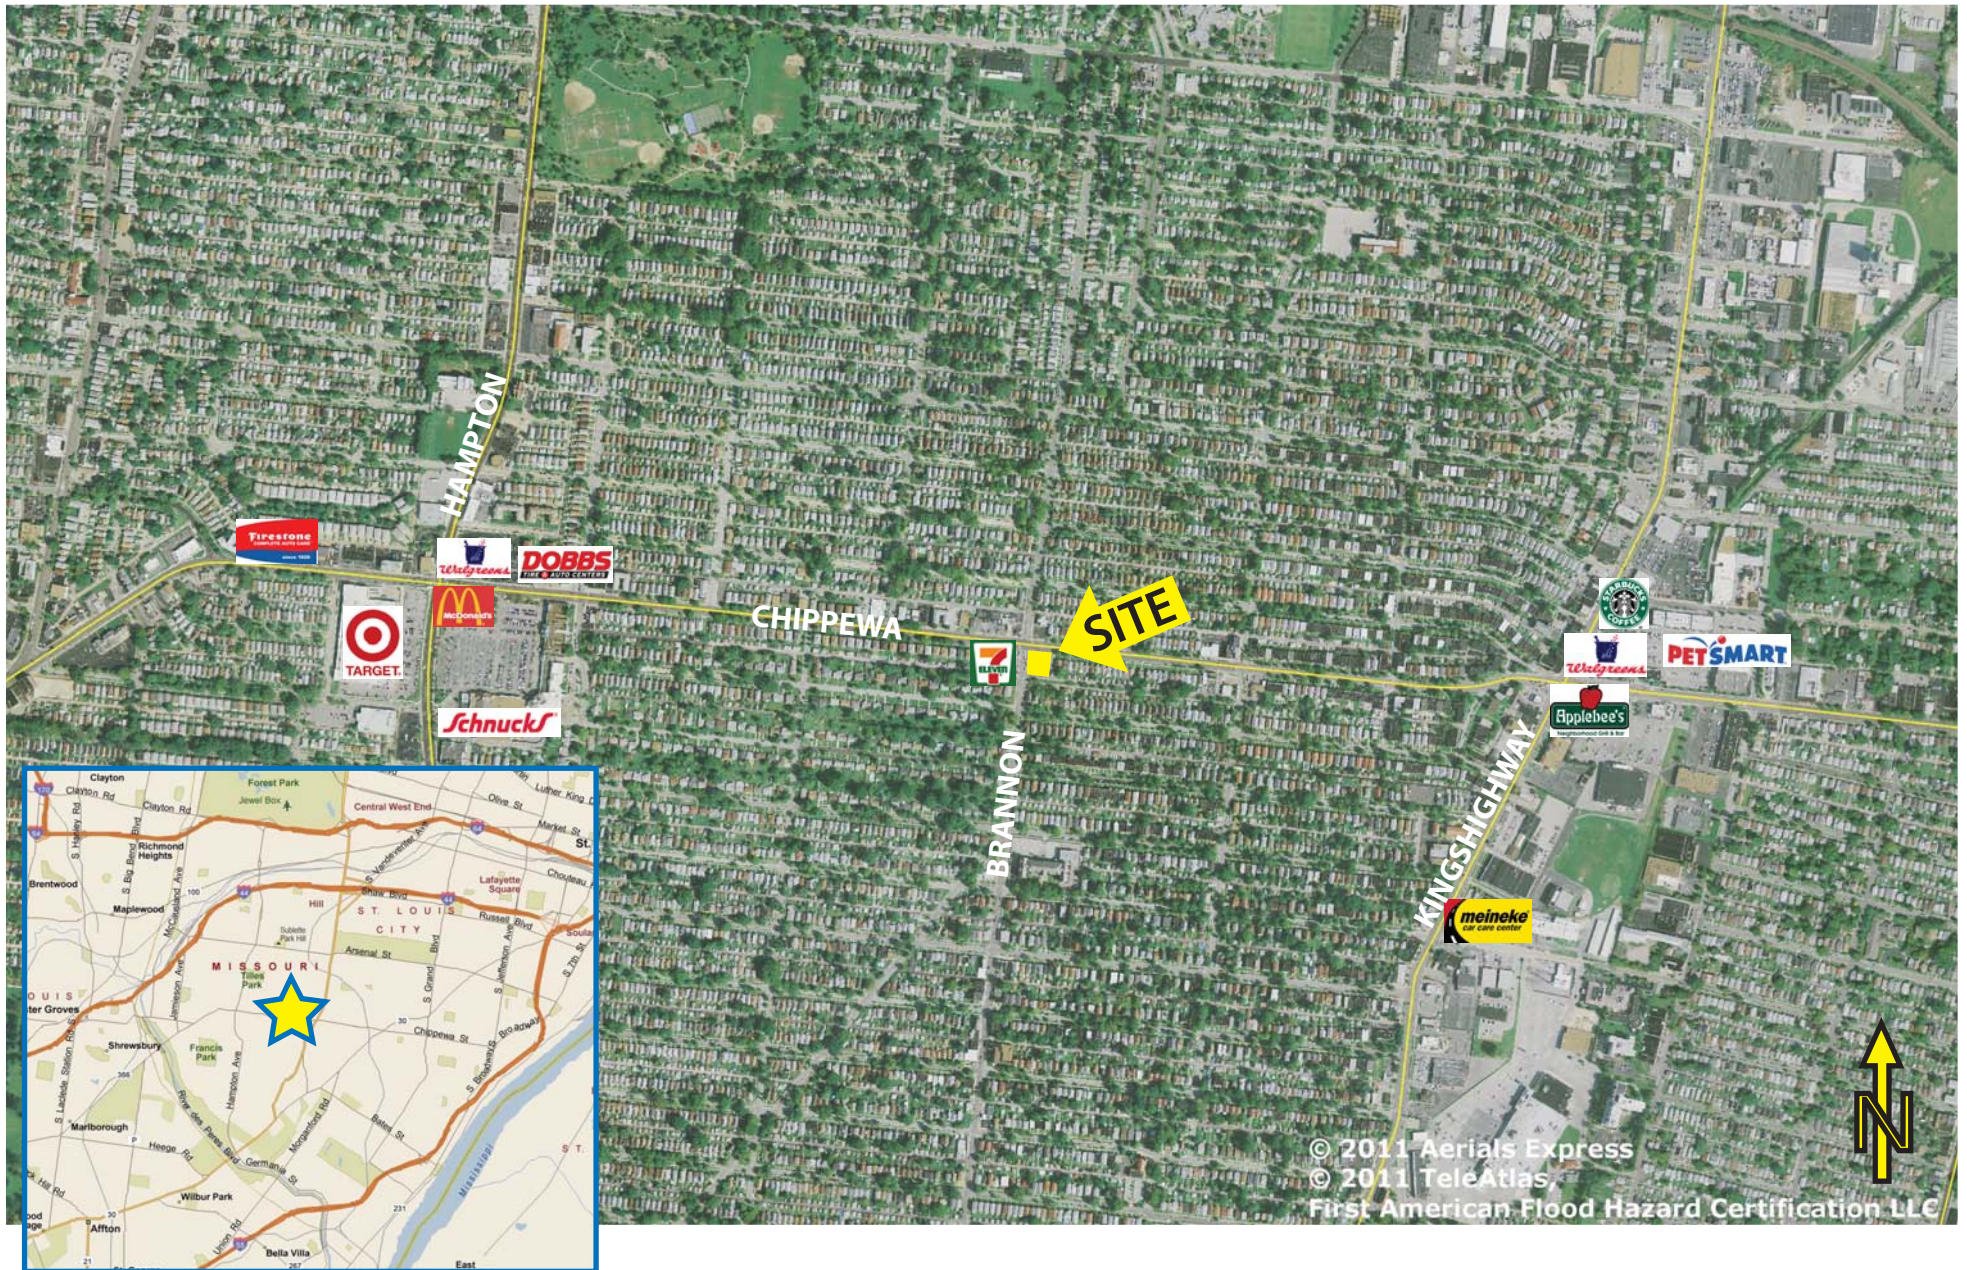

5068 Chippewa St.

Chippewa and Brannon - St. Louis, MO 63109

AERIAL

© 2011 Aerials Express
© 2011 TeleAtlas
First American Flood Hazard Certification LLC

For information contact: Mike Hurley mikeh@foundationcommercial.com or 314.484.1469 (c)