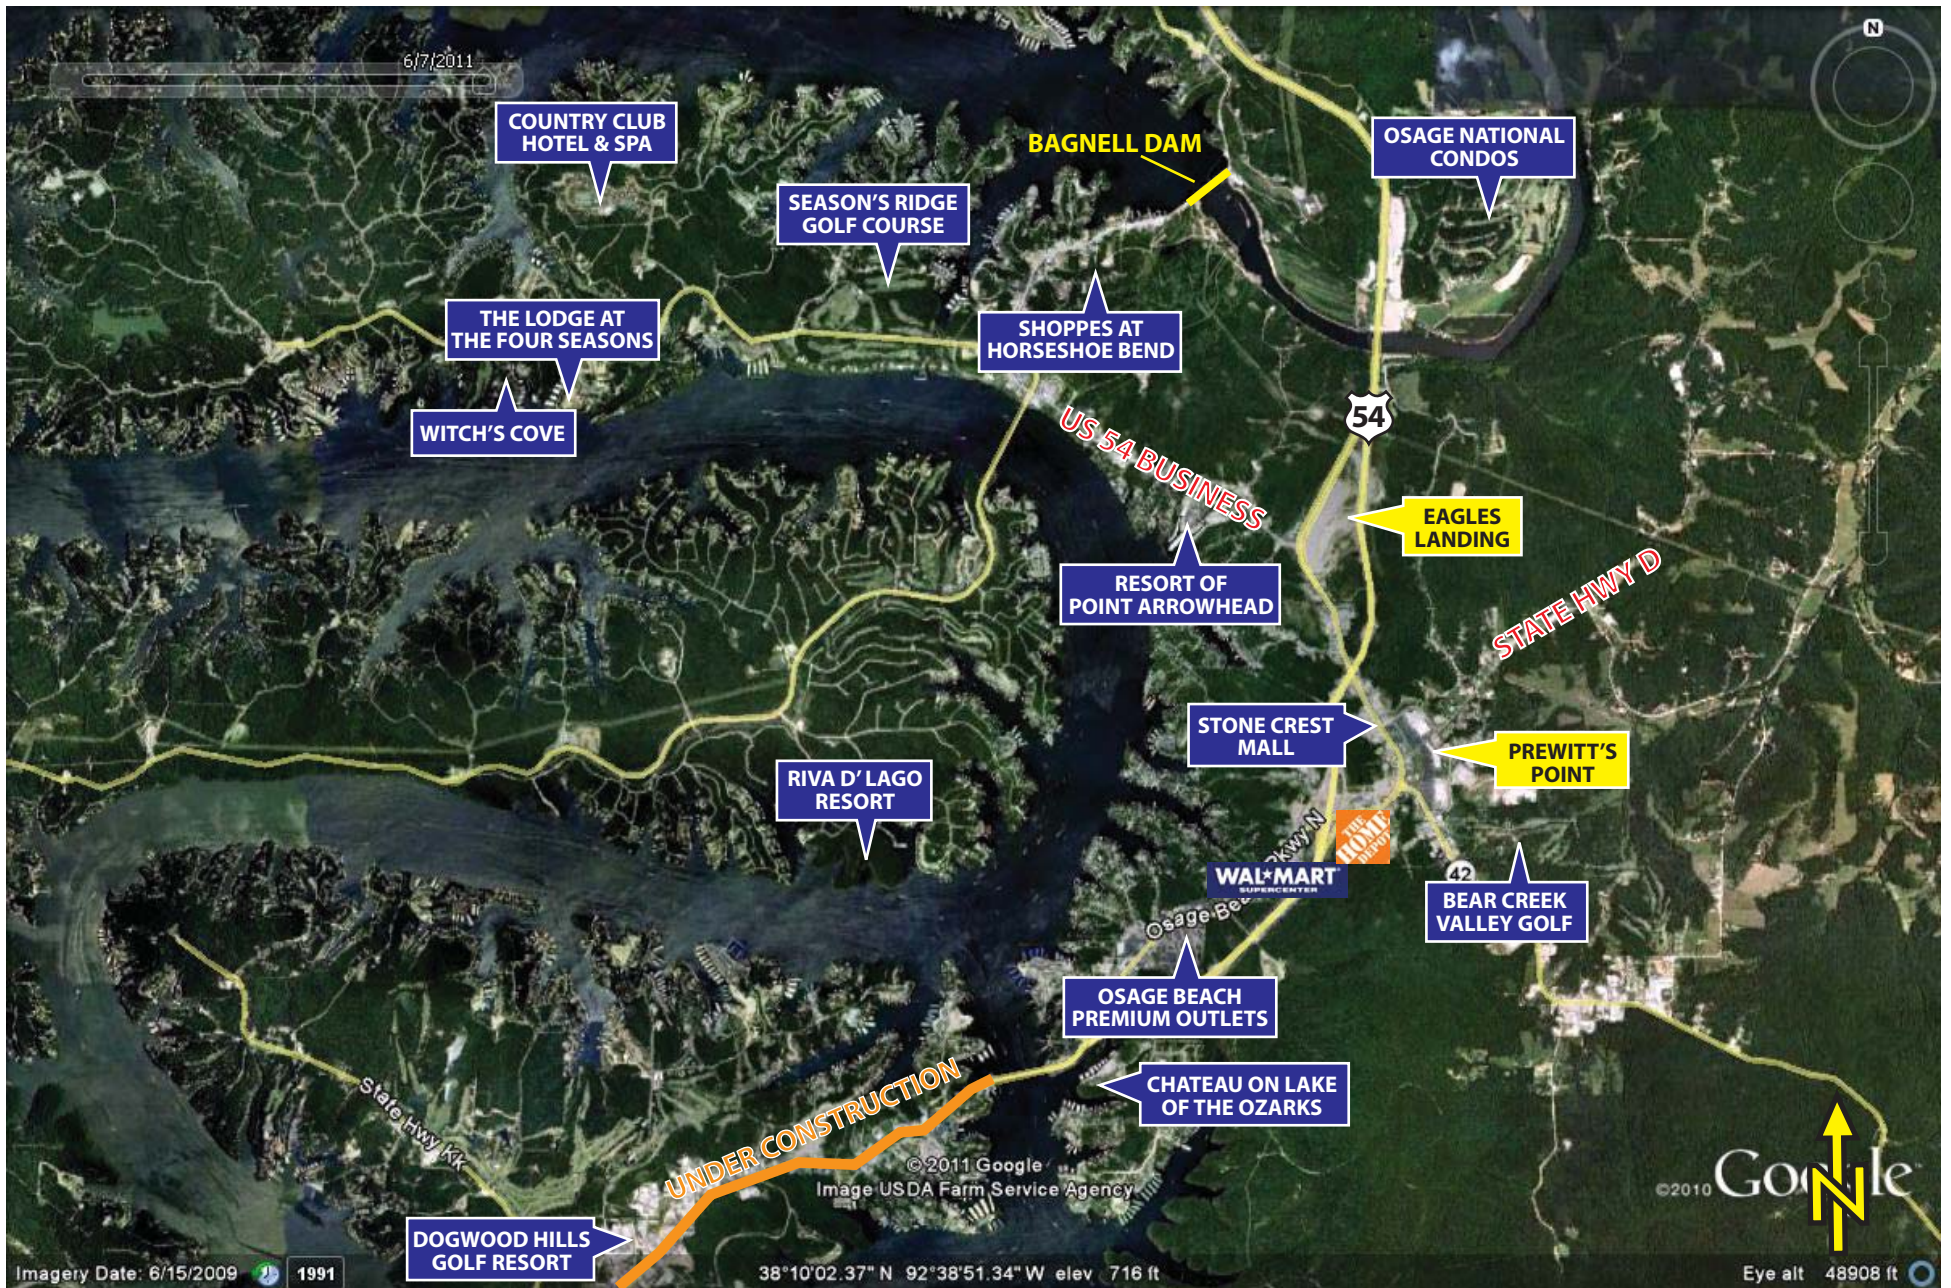

Prewitt's Point

Highway 54 and State Highway D - Osage Beach, MO

WIDE AERIAL

For information contact: Chris Zoellner chrisz@foundationcommercial.com or 314.862.4220

8301 Maryland Avenue, Suite 301 - St. Louis, MO 63105 • 314.862.4220 • www.foundationcommercial.com

Prewitt's Point

Highway 54 and State Highway D - Osage Beach, MO

SITE PLAN

For information contact: Chris Zoellner chrisz@foundationcommercial.com or 314.862.4220

8301 Maryland Avenue, Suite 301 - St. Louis, MO 63105 • 314.862.4220 • www.foundationcommercial.com